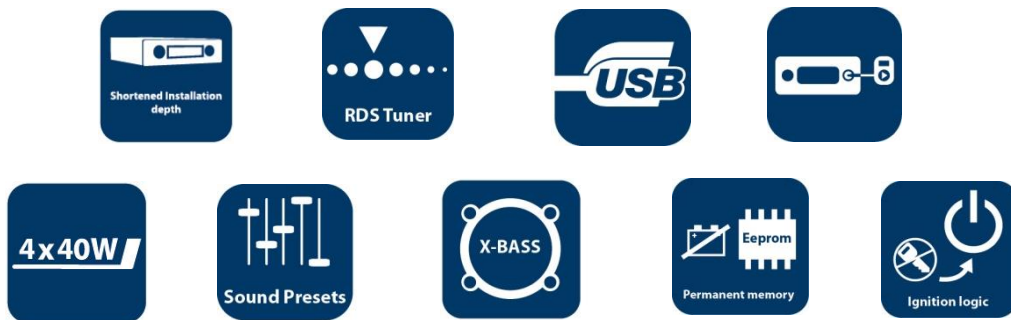

Sales Start
AUTUMN 2020

Order Number
2 001 020 000 000

EAN-Code
4 260 499 852 306

Highlights

- RDS Tuner
- FM (RDS), AM
- Playback formats: MP3, WMA
- Fast playback from USB
- Selectable display modes (file, folder, title, artist, album & playtime)
- Data carrier: USB
- 9-digit display
- Front USB
- Front-Aux-in
- 4x40 Watt Max.
- 2-channel Preamp-out
- Sound presets (Flat, Rock, Pop, Classic)
- X-Bass
- Red key illumination